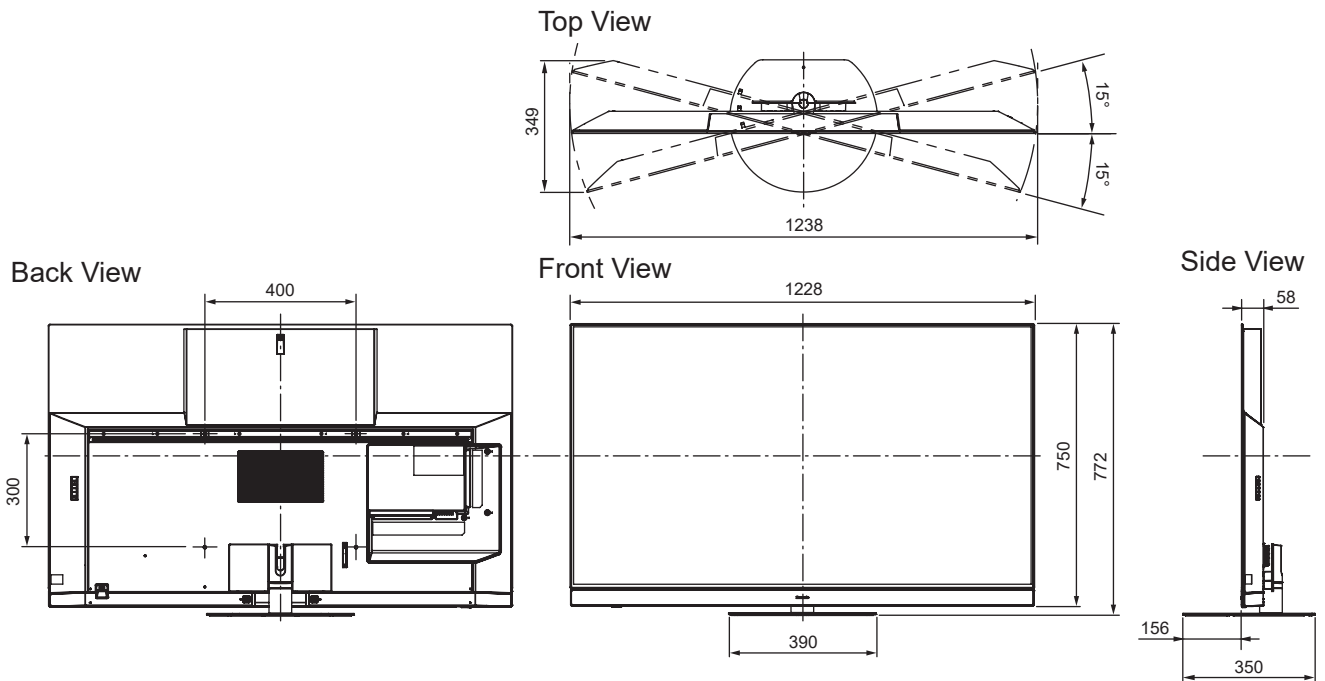

SPECIFICATIONS

Dimensions (W x H x D)	1 228 mm x 772 mm x 350 mm (With Pedestal) 1 228 mm x 750 mm x 58 mm (TV only)
Mass	30.0 kg (With Pedestal) 25.0 kg (TV only)

DIMENSIONS

JACKS

Note:
To make sure that the OLED TV fits the cabinet properly when a high degree of precision is required, we recommend that you use the OLED TV itself to make the necessary cabinet measurements. Panasonic cannot be responsible for inaccuracies in cabinet design or manufacture.

Specifications are subject to change without notice.
Non-metric weights and measurements are approximate.