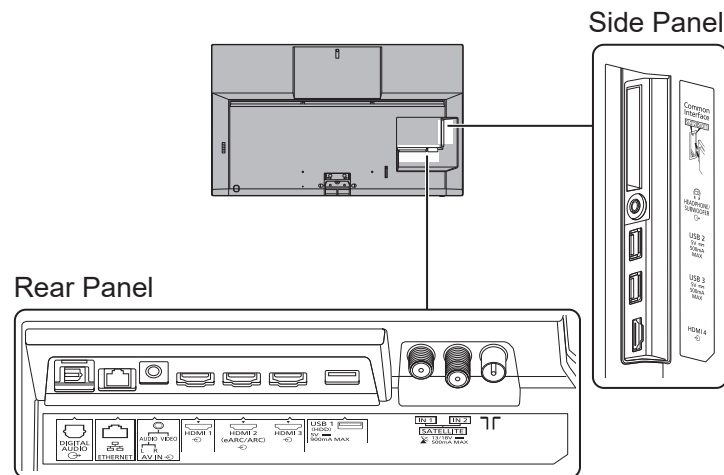

SPECIFICATIONS

Dimensions (W x H x D)	1 228 mm x 772 mm x 350 mm (With Pedestal) 1 228 mm x 750 mm x 58 mm (TV only)
Mass	30.0 kg (With Pedestal) 25.0 kg (TV only)

DIMENSIONS

JACKS

Note:
To make sure that the OLED TV fits the cabinet properly when a high degree of precision is required, we recommend that you use the OLED TV itself to make the necessary cabinet measurements. Panasonic cannot be responsible for inaccuracies in cabinet design or manufacture.