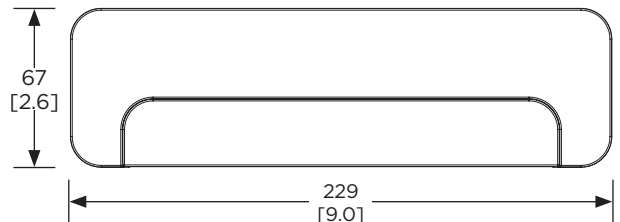

PRELIMINARY TECHNICAL DATA

Bose Videobar VB-S

all-in-one USB conferencing device

Dimensions^{2 3}

Top View

Bottom View

Front View

2. DIMENSIONS ARE SHOWN IN MILLIMETERS OVER INCHES.
3. WEIGHT IS APPROX. 1.0 KG (2.1 LB) (BOSE VIDEOBAR ONLY).

For additional specifications and application information, please visit PRO.BOSE.COM. Specifications subject to change without notice. 04/2022

Bose Videobar VB-S

all-in-one USB conferencing device

Dimensions

Front View

MOUNTING BRACKET

Top View

TABLETOP STAND

Right View

TABLETOP STAND
DIMENSIONS APPLY TO BOTH SIDES

Rear View

TABLETOP STAND

Rear View

TABLETOP-MOUNTING

Rear View

WALL-MOUNTING

Right View

TABLETOP-MOUNTING
DIMENSIONS APPLY TO BOTH SIDES

Right View

WALL-MOUNTING
DIMENSIONS APPLY TO BOTH SIDES