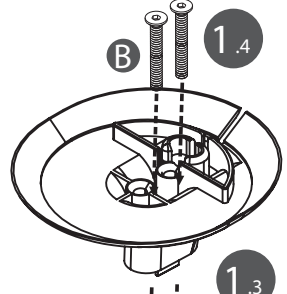

x2	x2	x4	x4	x4	x1	x1

1

2

- !**
-  M6 x 40mm Countersunk Head Hex-drive
 -  M6 x 60mm Countersunk Head Hex-drive
 -  M6 Metal Spike
 -  M6 Nut Metal
 -  M6 Plastic Leg
 -  Power extension cord
 -  4mm Allen key

1.1

1.2

3