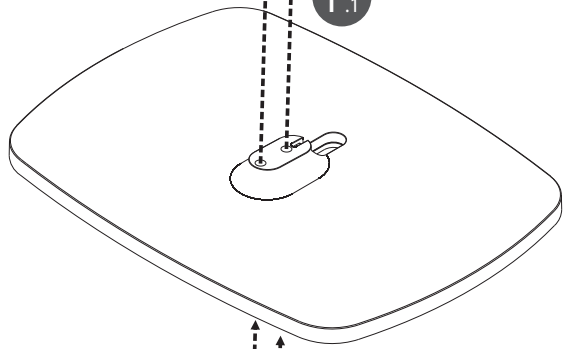

x2	x2	x4	x4	x4	x1	x1

1

2

1. **!**
2. M6 x 40mm Countersunk Head Hex-drive
   - M6 x 60mm Countersunk Head Hex-drive
   - M6 Metal Spike
   - M6 Nut Metal
   - M6 Plastic Leg
   - Power extension cord
   - 4mm Allen key

1.1

1.2

3