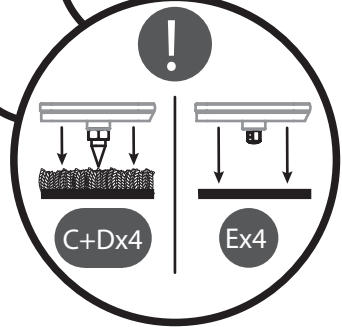

x2	x2	x4	x4	x4	x1	x1

1

2

- !**
-  M6 x 40mm Countersunk Head Hex-drive
 -  M6 x 60mm Countersunk Head Hex-drive
 -  M6 Metal Spike
 -  M6 Nut Metal
 -  M6 Plastic Leg
 -  Power extension cord
 -  4mm Allen key