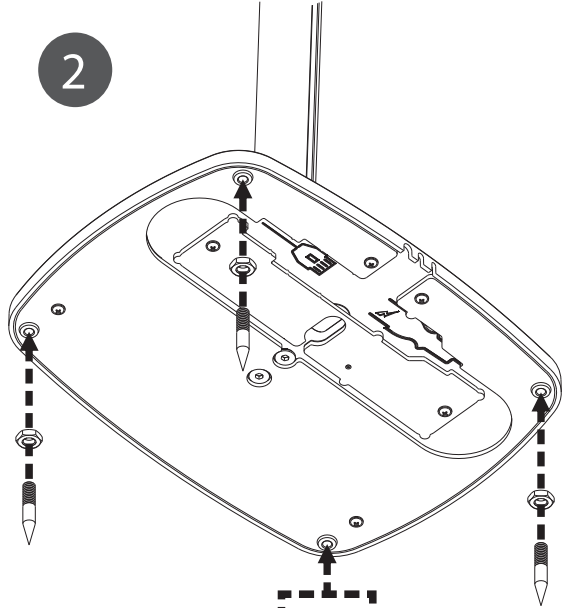

x2	x2	x4	x4	x4	x1	x1

1

2

- !**
-  M6 x 40mm Countersunk Head Hex-drive
 -  M6 x 60mm Countersunk Head Hex-drive
 -  M6 Metal Spike
 -  M6 Nut Metal
 -  M6 Plastic Leg
 -  Power extension cord
 -  4mm Allen key