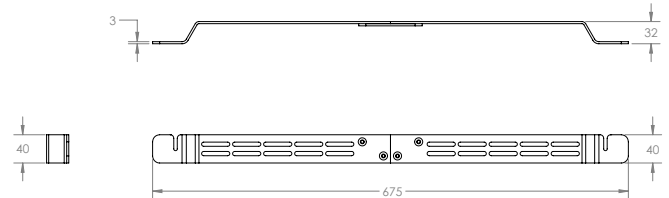

SAR-WM **Wall Mount for Sonos Arc**

The Flexson Wall Mount for Sonos Arc allows you to install Sonos Arc quickly and easily onto any suitable wall. Its unique design positions the Sonos Arc 30mm in front of the TV, allowing you to harness the power of Dolby Atmos and immerse yourself in your music, movies and more.

Like all Flexson products, the Flexson Wall Mount for Sonos Arc is precision engineered in the UK, easy to fit and comes with all the fixings you need.

- Allows you to position a Sonos Arc anywhere on the wall
- Bespoke, easy to fit design that holds the Sonos Arc securely
- 30mm step to position speakers in front of the TV
- Optimised for Sonos Trueplay
- 2-part assembly of main bracket for reduced packaging
- Multipoint fixing points
- Precision engineered from high grade-steel construction
- Designed and manufactured in the UK

	Black	White		
Product Code	FLXSARWM1021	FLXSARWM1011		
UPC Number	5057964002224	5057964002262		
UK, European and US (SRP)	£59.99	€69.99	\$69.99	
Millimetres / Kilograms	Height	Width	Depth	Weight
Product Size	40	675	32	0.9
Millimetres / Kilograms	Length	Width	Height	Weight
Retail Carton	370	160	55	0.95
Carton Contents	1 x Sonos Arc Wall Mount, Instructions			
Outer Carton Quantity	10	Country of Manufacture	UK	